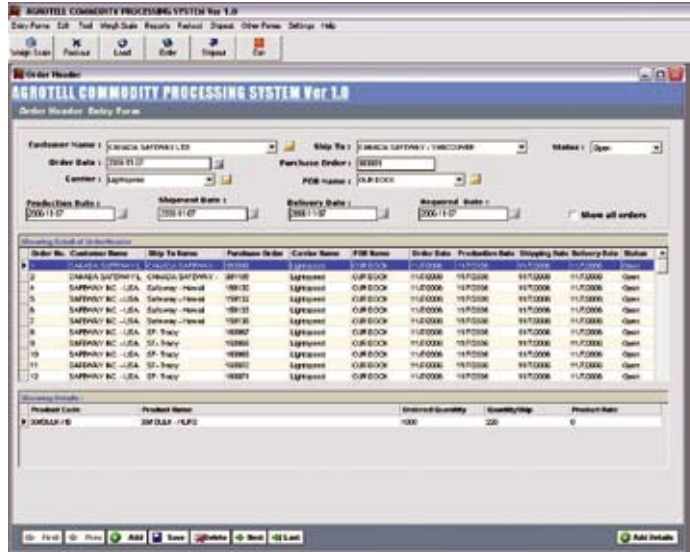

As your Agribusiness evolves Agrotell evolves with you. Agrotell provides all the key components including Lot Tracking, EDI, Transportation management, Advanced Payroll and Accounting integration just to name a few.

Agrotell Software works for you!

Real time order entry with seamless EDI helps you keep those orders rolling

Track Shipment from fields to store

Advanced Weigh - Scale with integrated Payables. Helps you to get the product in faster.