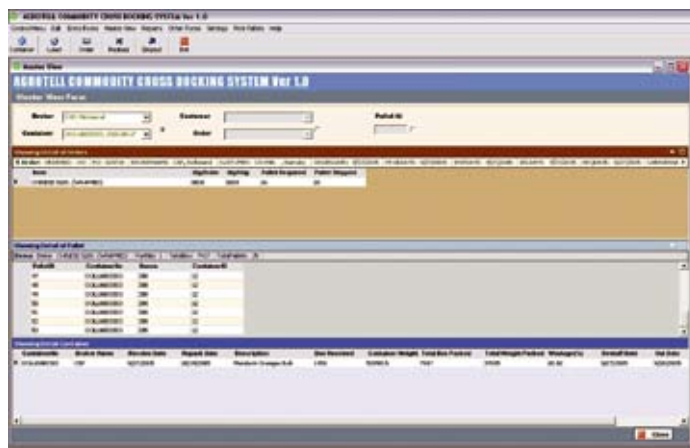

As your Agribusiness evolves Agrotell evolves with you. Agrotell provides all the key components including Lot Tracking, EDI, Transportation management, Advanced Payroll and Accounting integration just to name a few.

Agrotell Software works for you!

Real time order entry with seamless EDI helps you keep those orders rolling

Track Shipment from fields to store

Advanced Weigh - Scale with integrated Payables. Helps you to get the product in faster.