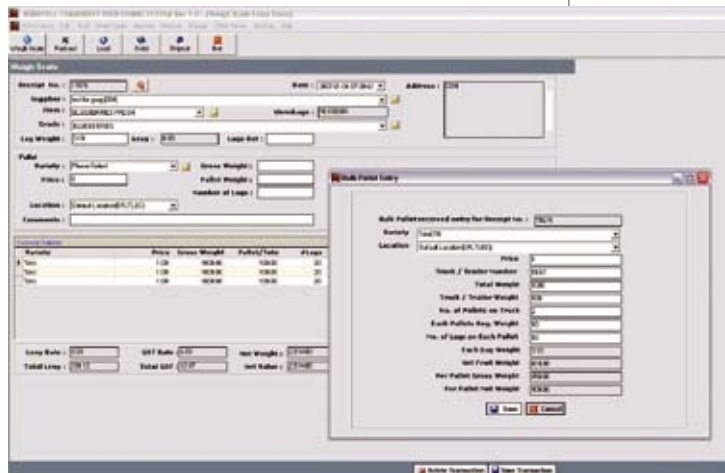

Real time order entry with seamless EDI helps you keep those orders rolling